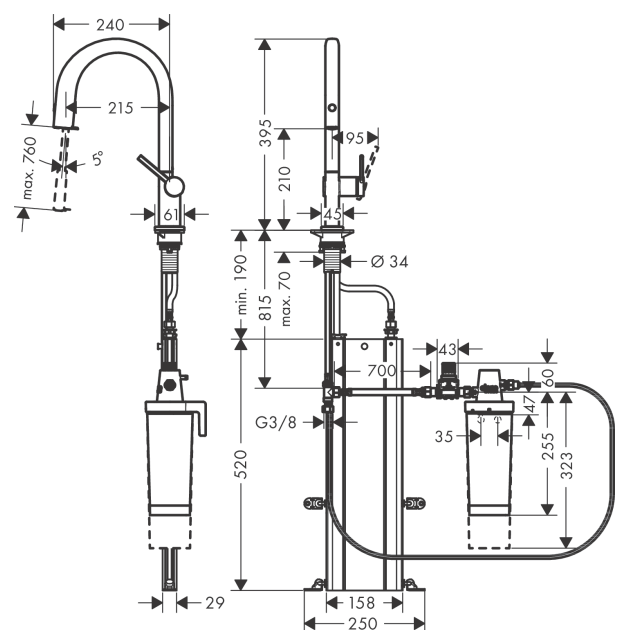

Scale drawing