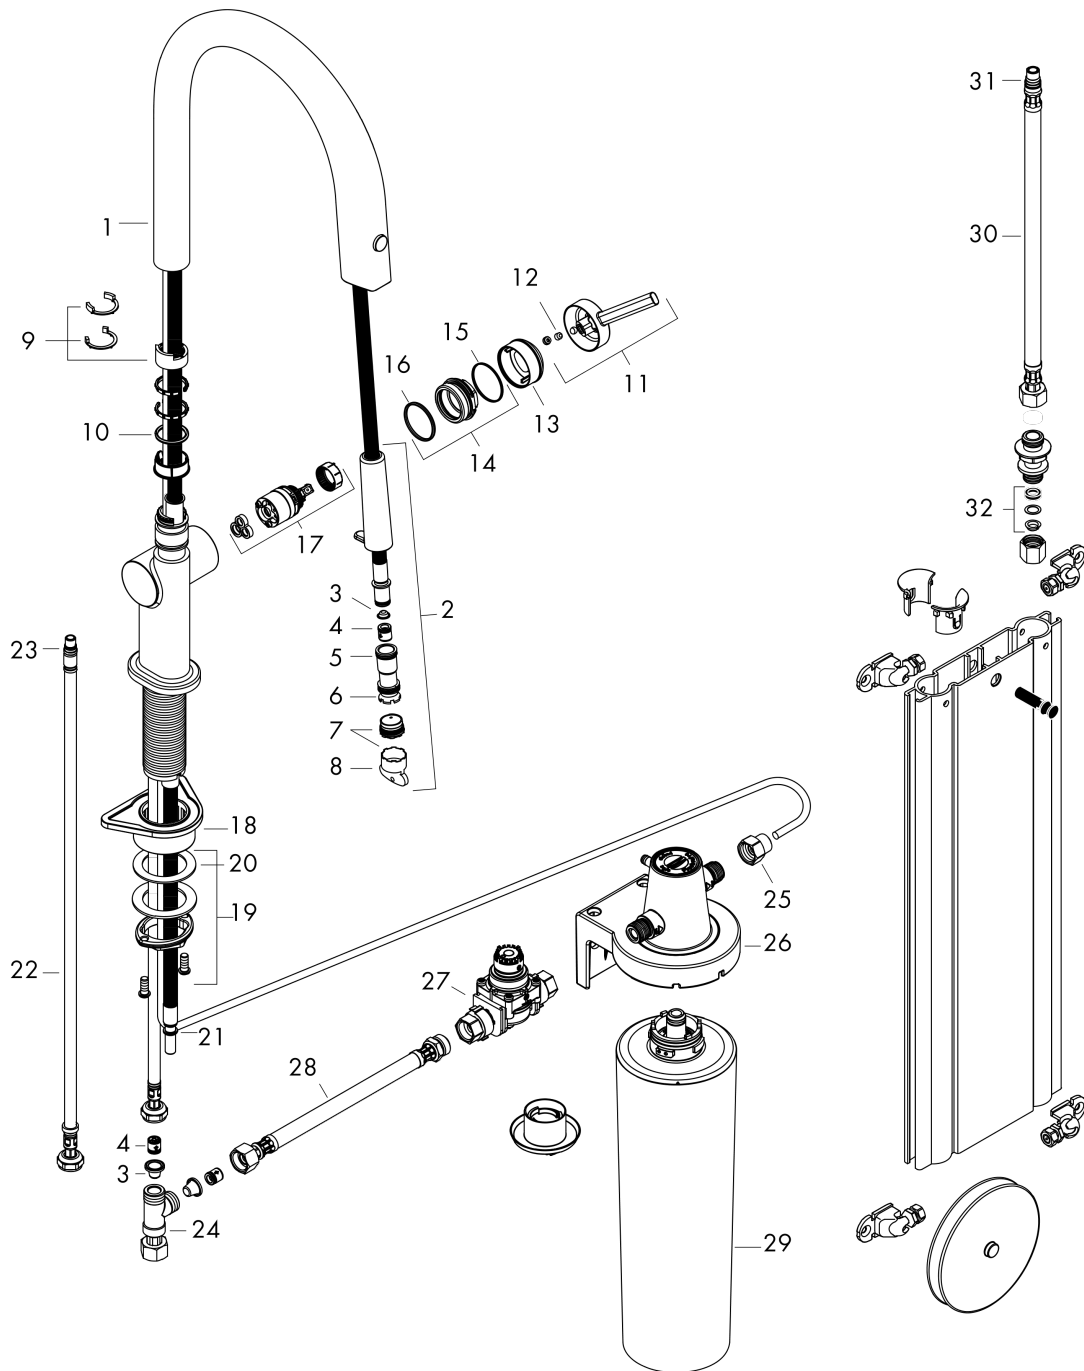

Aqittura M91

FilterSystem 210, pull-out spout, 1jet, sBox, starter set

Finish: **Matt Black** Article Number: **76800670**

Spare part list

Year of production: >03/22

Pos.	Description	Article Number	PC	PU
1	spout cpl.	94713670	66	1
2	handspray	94512000	10	1
3	filter	98516000	2	1
4	non return valve DW 10	96456000	3	1
5	O-ring 13x1,5	98475000	1	1
6	O-Ring 12x2,5	98230000	1	1
7	spray former	93748000	7	1
8	service tool	93750000	3	1
9	set of locating rings (110° / 150°)	94513000	11	1
10	O-ring 21x2,5	98211000	1	1
11	handle	93736670	59	1
12	hollow set screw M5x5	98446000	1	1
13	flange	93737670	59	1
14	nut	93738000	10	1
15	O-ring 29x2	98391000	1	1
16	O-ring 30x1,5	98433000	1	1
17	cartridge, assy	93740000	13	1
18	support	97523000	2	1
19	fixing set (special)	93253000	6	1
20	lever collar	97548000	1	1
21	hose	93754000	14	1
22	connection hose 900 mm M8x0,75 G3/8	93746000	9	1
23	O-ring 6,6x1,6	93019000	1	1
24	T-piece	94707000	15	1
25	set of adapters	94710000	10	1
26	support element	94709000	15	1
27	pressure reducer	94708000	16	1
28	connection hose 700 mm G3/8 x G3/8	95896000	11	1
29	Filter with activated carbon and mineralisation (Harmony)	76828000	98	1
30	connection hose 450 mm M10x1 G3/8	96507000	9	1
31	O-ring 8x1,5	98423000	1	1
32	squeezing connection	96099000	3	1
a	Flow meter	76818000	98	1